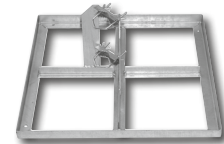

### ROOF BRACKETS

- For attaching antennas up to  $\varnothing$  1.0 m
- Material: steel, hot dip galvanized
- High stability
- Flexible setting

Type		DSP 90	DSP 130
Item No.		57000751	57000752
Rafter distance up to	m	0.9	0.9
Length	m	0.9	1.3
Tube $\varnothing$	mm	48.0	48.0
Weight	kg	ca. 5.4	ca. 6.5
For antennas up to $\varnothing$	m	1.0	1.0

### TERRACE RACKS

- For attaching antenna masts
- Material: steel, hot dip galvanized

Type		BST 43
Item No.		57000748
For tubes up to	mm	60
For antennas up to $\varnothing$	m	1.0
Weight	kg	11
Fixing		4 stone stabs 30 x 30 cm