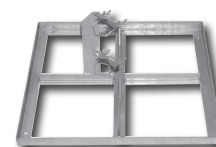

### ROOF BRACKETS

- For attaching antennas up to  $\varnothing$  1.0 m
- Material: steel, hot dip galvanized
- High stability
- Flexible setting

Type		DSP 90	DSP 130
Item No.		57000751	57000752
Rafter distance up to	m	0.9	0.9
Length	m	0.9	1.3
Tube $\varnothing$	mm	48.0	48.0
Weight	kg	ca. 5.4	ca. 6.5
For antennas up to $\varnothing$	m	1.0	1.0

### TERRACE RACKS

- For attaching antenna masts
- Material: steel, hot dip galvanized

Type		BST 43
Item No.		57000748
For tubes up to	mm	60
For antennas up to $\varnothing$	m	1.0
Weight	kg	11
Fixing		4 stone stabs 30 x 30 cm